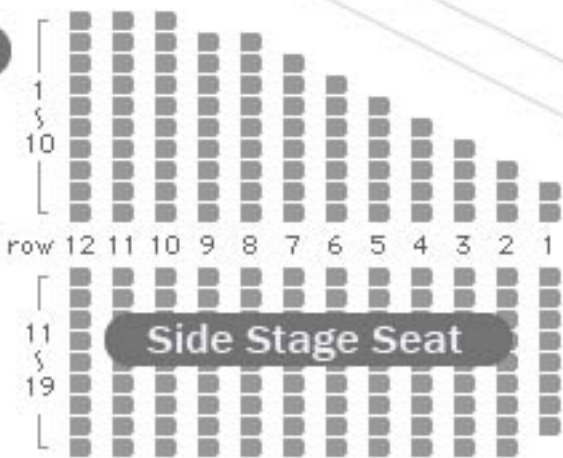

National Noh Theatre

Door#1

Grand Box Seat

Side Section

Door#2

Middle Stage Seat

Door#5

Front Stage Seat

1~12 row 13~21

Front Section

Door#3

Door#4