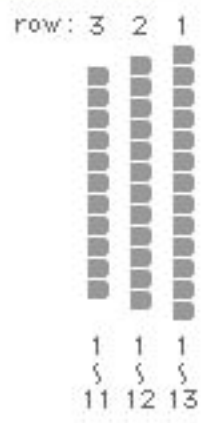

National Noh Theatre

Door#1

Grand Box Seat

Side Section

Door#2

Middle Stage Seat

Door#5

Front Stage Seat

1~12 row 13~21

Front Section

Door#3

Door#4