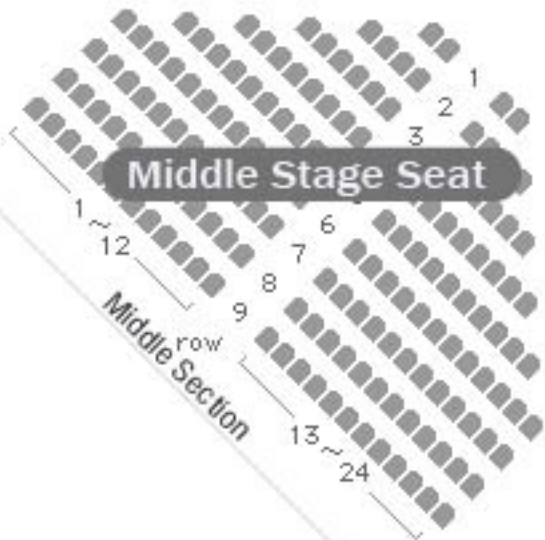

National Noh Theatre

Door#1

Grand Box Seat

Side Section

Door#2

Middle Stage Seat

Door#5

Front Stage Seat

1~12 row 13~21

Front Section

Door#3

Door#4